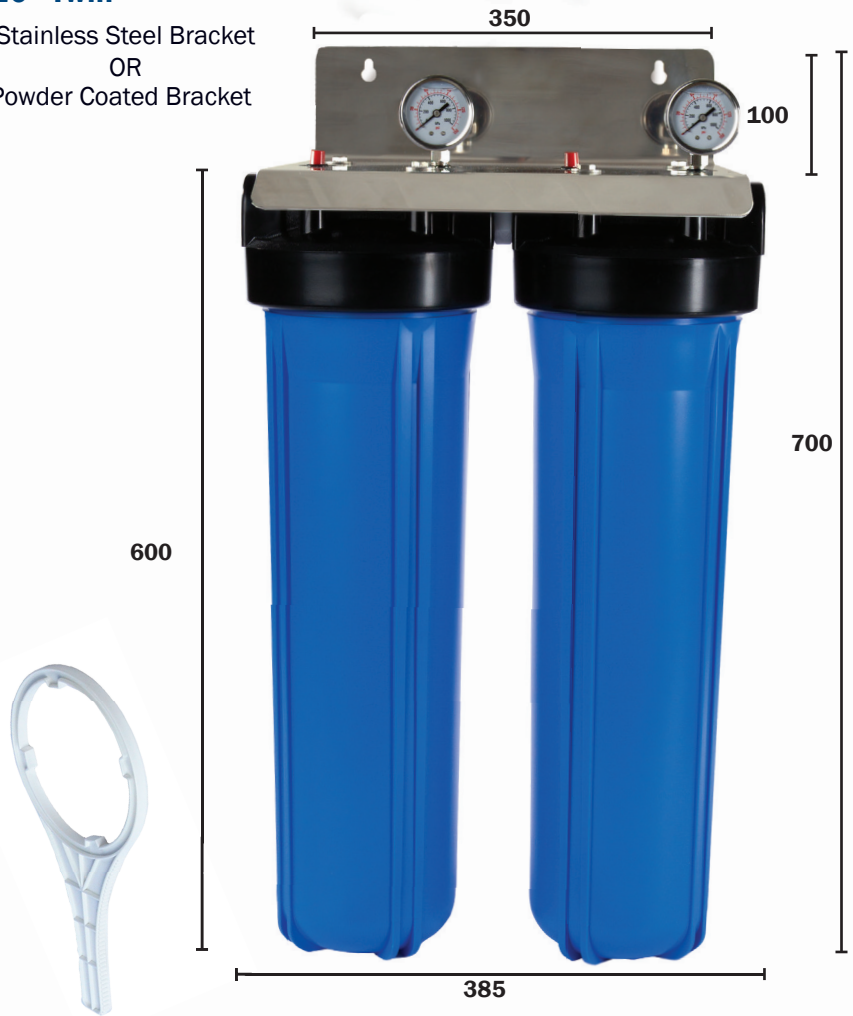

10" Single

150mm W x 460mm H x 205mm D

10" Twin

385mm W x 440mm H x 205mm D

20" Single

150mm W x 720mm H x 205mm D

20" Twin

Stainless Steel Bracket
OR
Powder Coated Bracket

385mm W x 700mm H x 205mm D

10" Triple System

580mm W x 440mm H x 205mm D

20" Triple System

580mm W x 700mm H x 205mm D